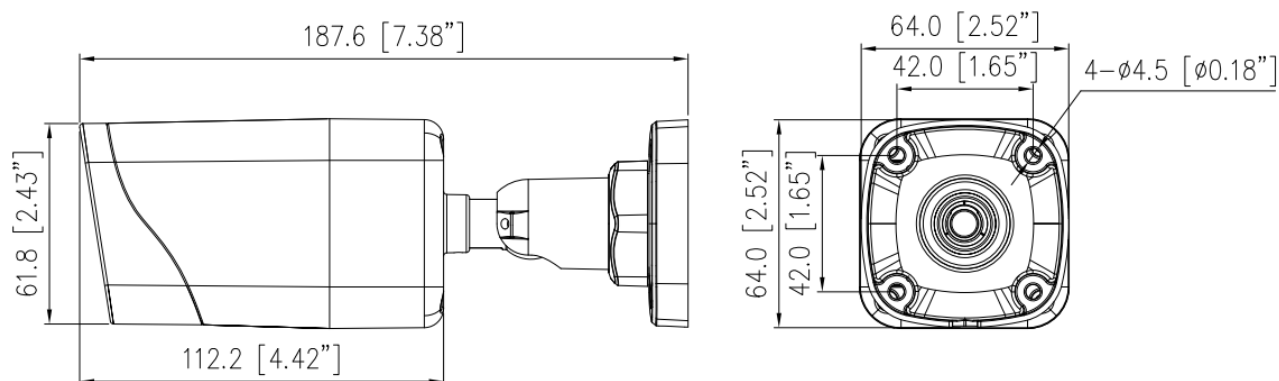

## Key Features

- 1/2.8" progressive scan CMOS
- Max. 8MP(3840 × 2160) @25/30 fps resolution
- 2.8mm fixed lens (4mm optional)
- True WDR, 3D DNR, ROI, HLC, BLC, Defog
- Support face, human, vehicle detection and capture
- Intelligent analytics: intrusion, single line crossing, double line crossing, loitering, wrong-way, people counting
- 1/1 audio in/out, 1/1 alarm in/out
- Built-in SD card slot
- Smart IR distance up to 30 m
- IP67

# Specification

Camera					
Image Sensor	1/2.8" Progressive Scan CMOS				
Max. Resolution	8MP (3840 × 2160)				
Electronic Shutter	Auto/Manual, 1/5 to 1/20,000 s				
Min. illumination	Color: 0.01 Lux @ (F1.6, AGC ON), B/W: 0 Lux @ (IR LED ON)				
Day & Night	IR cut filter				
Angle Adjustment	Pan: 0° to 360°, Tilt: 0° to 90°, Rotation: 0 to 360°				
Lens					
Lens Type	Fixed focus				
Iris	Fixed Iris				
Focal Length	2.8 mm	4mm			
F Number	F2.0	F1.6			
Angle of View	H: 97.4°, V: 52.5°			H: 88°, V: 44.8°	
DORI					
DORI Distance	Lens	Detect	Observe	Recognize	Identify
	2.8 mm	88 m (288.7 ft)	35.2 m (115.5 ft)	17.6 m (57.7 ft)	8.8 m (28.9 ft)
	4 mm	112 m (367.5 ft)	44.8 m (147 ft)	22.4 m (73.5 ft)	11.2 m (36.7 ft)
Illuminator					
Illuminator Type	IR				
Illumination Distance	Up to 30 m (98.4 ft)				
Illumination On/Off Control	Auto/Manual				
Video					
Streaming Capability	3 Streams				
Stream/Frame Rate	Stream1: 3840 × 2160, 2592 × 1944, 2592 × 1520, 2560 × 1440, 2304 × 1296, 1920 × 1080, 1280 × 720 @25/30 fps Stream2: D1, VGA, CIF @25/30 fps Stream3: VGA, CIF, QVGA @25/30 fps				
Bit Rate Control	CBR/VBR				
Bit Rate	Stream1: 200 kbps to 16 Mbps Stream2: 100 kbps to 6 Mbps Stream3: 100 kbps to 3 Mbps				
Region of Interest	Off/On (8 areas, Rectangle)				
Smart Encode	Support				
Audio					
Compression	G.711, RAW_PCM				
Bit Rate	64Kbps (G.711), 128Kbps (RAW_PCM)				
Image					
Image Adjustment	Brightness, Sharpness, Contrast, Saturation adjustable				
Aisle Mode	Support				

## Dimensions (mm)