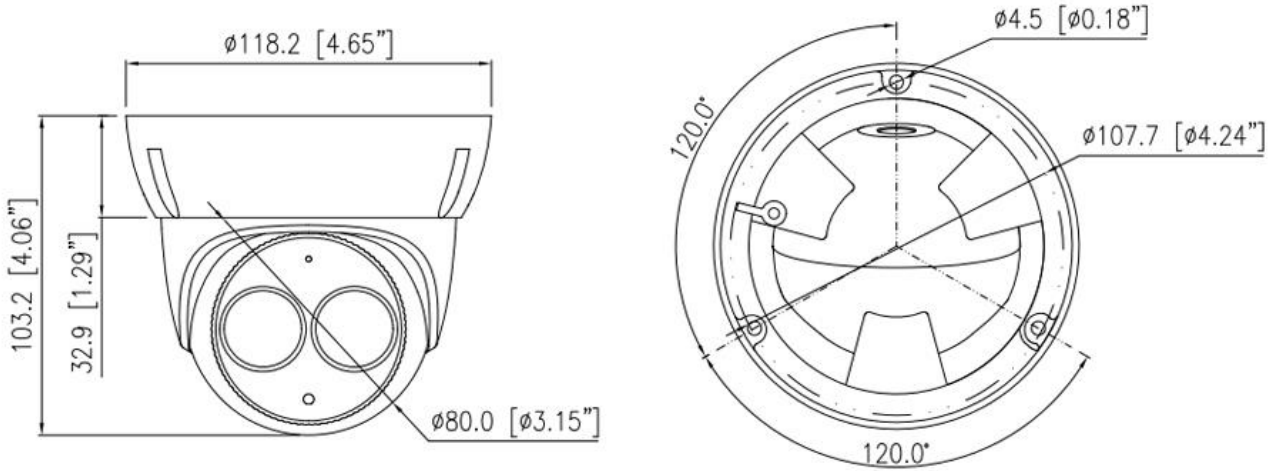

Dimensions (mm)

Accessories

Optional: