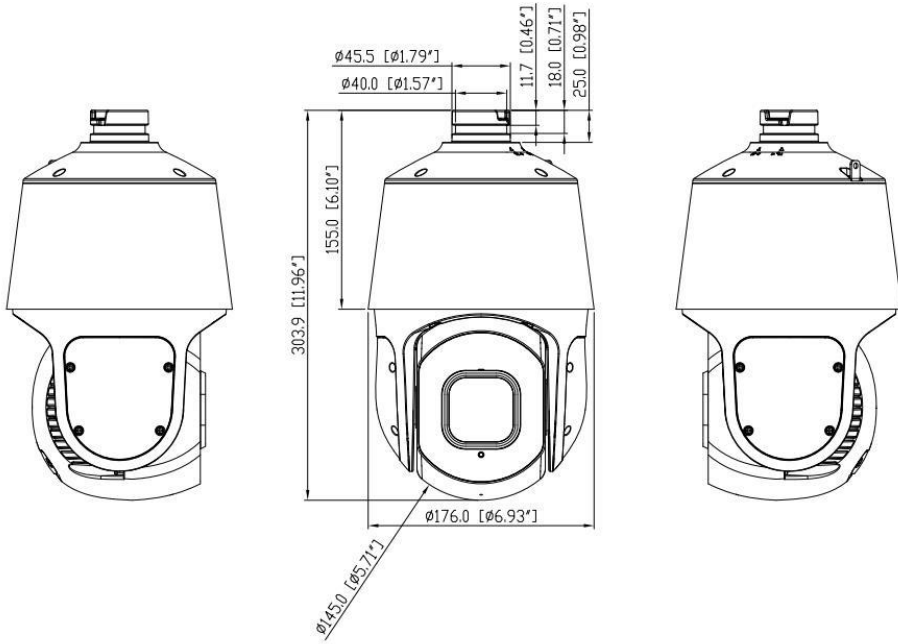

Dimensions (mm)

Accessories

Optional:

SN-BK604B
Pole Mount

SN-BK367
Junction Box