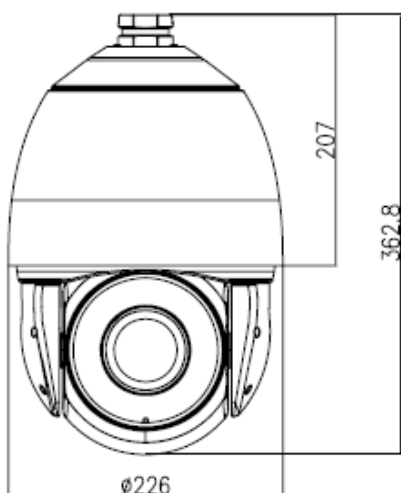

Dimensions (mm)

Accessories

Optional:

SN-BK355
Wall Bracket