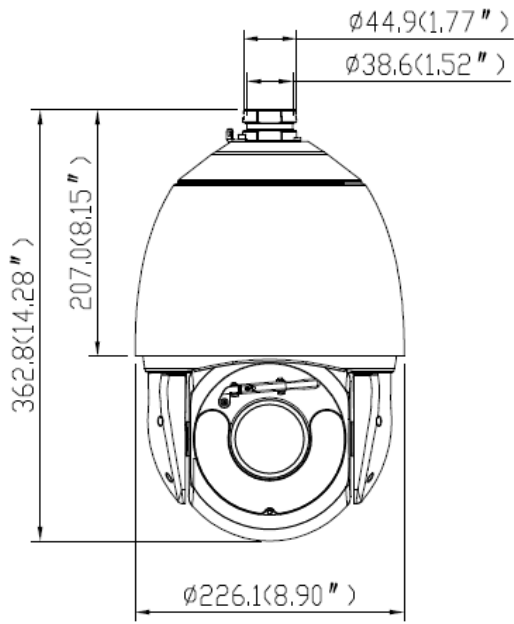

Dimensions (mm)

Accessories

Optional:

SN-BK348A
Ceiling Bracket

SN-BK355
Wall Bracket