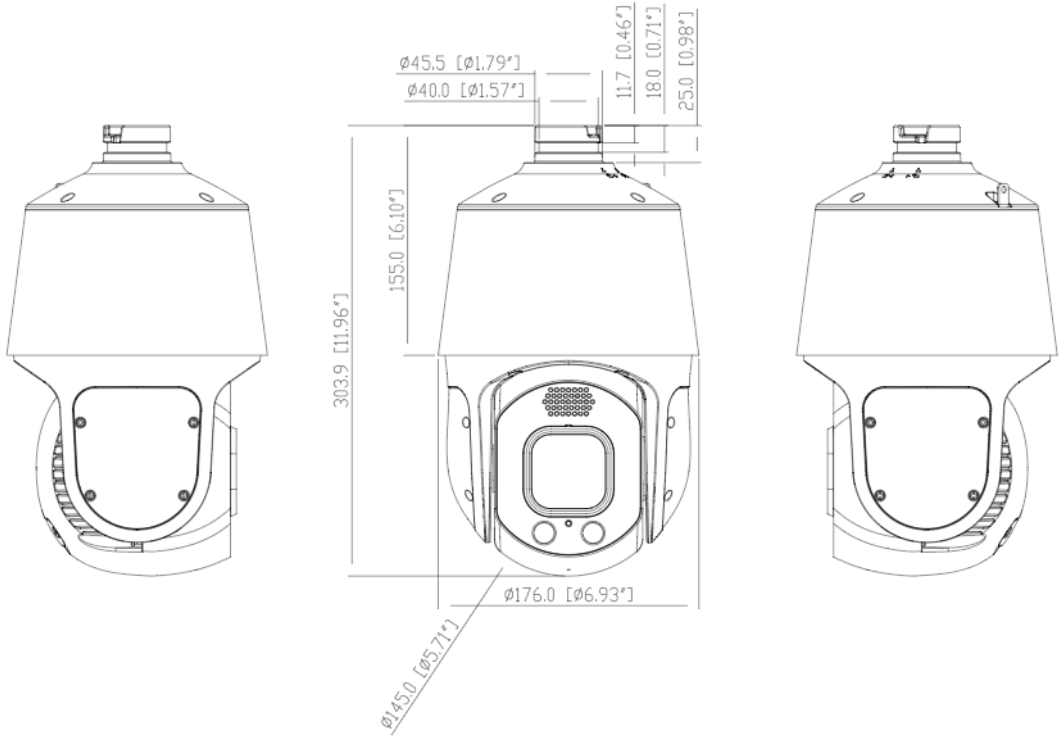

Dimensions (mm)

Accessories

Optional:

SN-BK604B
Pole Mount

SN-BK367
Junction Box