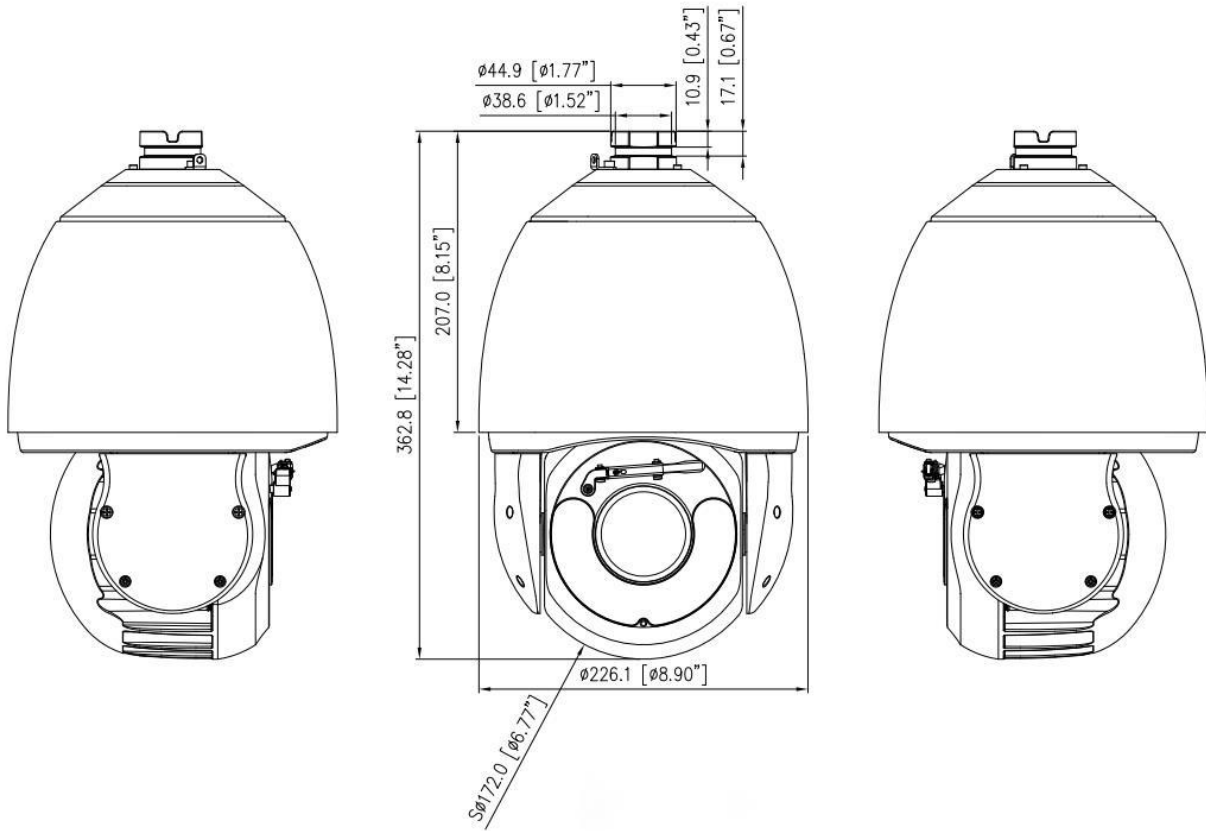

Dimensions (mm)

Accessories

Optional:

SN-BK604B
Pole Mount