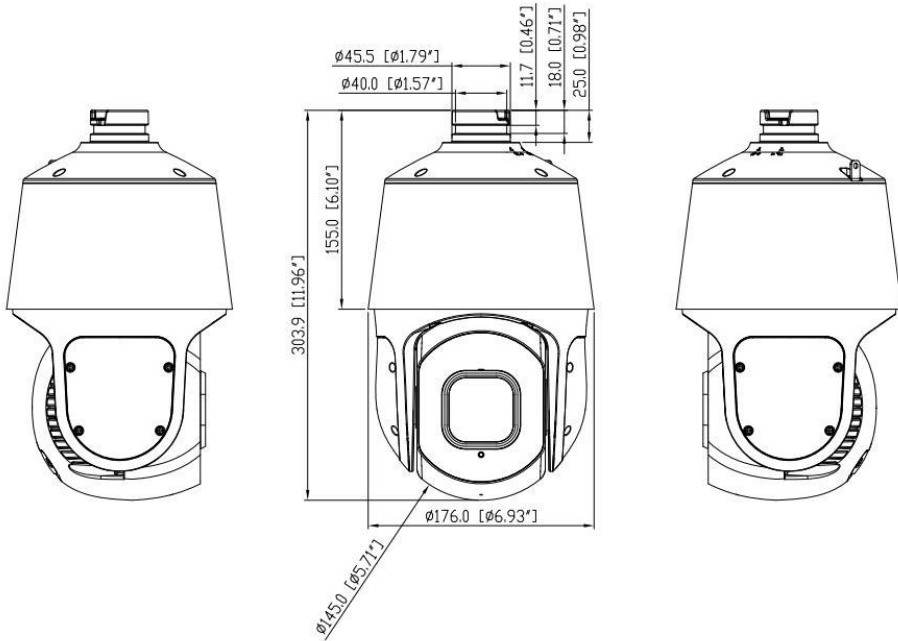

## Key Features

- 1/2.8" STARVIS™ CMOS
- Max. 25/30 fps@2592 × 1520
- 30x optical zoom, 16x digital zoom
- Support face, human and vehicle detection and capture
- Support smoke and fire detection as well as smart motion detection
- Auto tracking and perimeter protection based on deep learning
- Intelligent analysis: intrusion, single line crossing, double line crossing, loitering, wrong-way, illegal parking and people counting
- True WDR, 3D DNR, ICR, Defog and DIS
- Smart IR distance up to 200 m
- Supports heated glass for defogging , IP66

## Specification

Camera	
Image Sensor	1/2.8" Progressive Scan CMOS
Max. Resolution	2592(H) × 1520(V)
Electronic Shutter	Auto/Manual, 1/5 to 1/20,000s
Min. illumination	Color: 0.005 Lux @ (F1.6, AGC ON), B/W: 0.001 Lux @ (F1.6, AGC ON), 0 Lux with IR on
Day & Night	Auto (ICR)
Lens	
Focal Length	5.3 to 159 mm
Max. Aperture	F1.6 to F4.4
Angle of View	H: 55.5° to 2.2°, V: 33.2° to 1.3°
Optical Zoom	30x
Digital Zoom	16x
Iris Control	Auto/Manual
Focus Control	Auto/Manual/Semi-automatic
DORI	
DORI Distance (Lens)	5.3 to 159 mm
DORI Distance (Detection)	104 to 3,120 m (341.2 to 10,236.2 ft)
DORI Distance (Observe)	41.6 to 1,248 m (136.5 to 4,094.5 ft)
DORI Distance (Recognize)	20.8 to 624 m (68.2 to 2,047.2 ft)
DORI Distance (Identify)	10.4 to 312 m (34.1 to 1,023.6 ft)
Illuminator	
Illuminator Type	IR
Illumination Distance	IR distance up to 200 m (656.2 ft)
Illumination On/Off Control	Auto/Manual
PTZ	
Pan/Tilt Range	Pan: 0° to 360° endless, Tilt: -15° to +90° (auto-flip)
Pan Speed	Pan speed: 0.1° to 180°/s, preset speed: 180°/s
Tilt Speed	Tilt speed: 0.1° to 90°/s, preset speed: 90°/s

## Dimensions (mm)