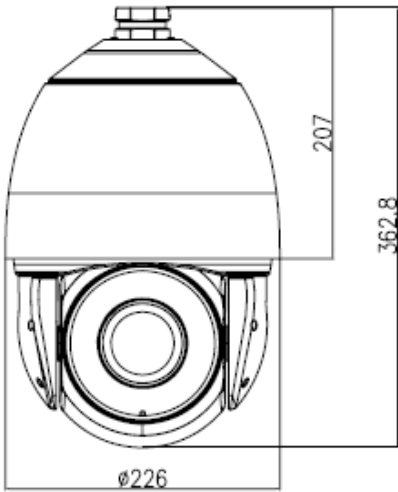

## Specification

Camera				
Image Sensor	1/2.8" Progressive Scan CMOS			
Max. Resolution	2592(H) × 1944 (V)			
Electronic Shutter	Auto/Manual, 1/5 to 1/20,000s			
Min. illumination	Color: 0.07 Lux @ (F1.6, AGC ON), B/W: 0.007 Lux @ (F1.6, AGC ON), 0 Lux with IR			
Day & Night	Auto (ICR)			
Lens				
Focal Length	5.3 to 159 mm			
Max. Aperture	F1.6 to F4.3			
Angle of View	H: 56.3° to 2.5°, V: 42.3° to 1.9°			
Optical Zoom	30x			
Digital Zoom	16x			
Iris Control	Auto/Manual			
Focus Control	Auto/Manual/Semi-automatic			
DORI Distance				
Lens	Detect	Observe	Recognize	Identify
5.3 mm	104 m (341.2 ft)	41.6 m (136.5 ft)	20.8 m (68.2 ft)	10.4 m (34.1 ft)
159 mm	3,120 m (10,236.2 ft)	1,248 m (4,094.5 ft)	624 m (2,047.2 ft)	312 m (1,023.6 ft)
Illuminator				
Illuminator Type	IR			
Illumination Distance	IR distance up to 200m (656.2ft)			
Illuminator On/Off Control	Auto/Manual			
PTZ				
Pan/Tilt Range	Pan: 0° to 360° endless, Tilt: -10° to +90°			
Pan Speed	Pan speed: 0.1° to 300°/s, preset speed: 300°/s			
Tilt Speed	Tilt speed: 0.1° to 300°/s, preset speed: 300°/s			
Presets	400			
Patrol Scan	6 Track, 12 Scan, 12 Patrol (up to 32 presets each patrol)			

## Dimensions (mm)