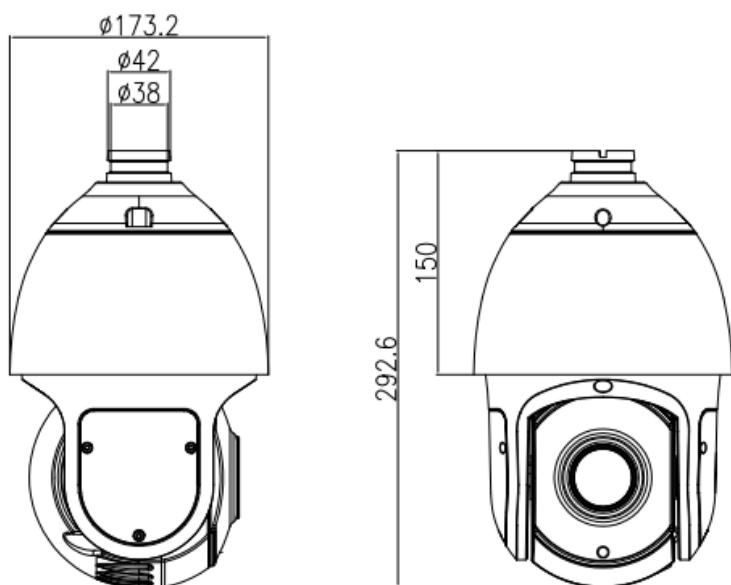

## Key Features

- 1/2.8" progressive scan CMOS
- 30x optical zoom, 16x digital zoom
- Support face, human and vehicle detection and capture
- Support smoke and fire detection as well as smart motion detection
- Auto tracking and perimeter protection based on deep learning
- Intelligent analysis: intrusion, single line crossing, double line crossing, loitering, wrong-way, illegal parking and people counting
- True WDR, 3D DNR, ICR, Defog and Anti-shake
- Smart IR distance up to 150m
- IP66

## Specification

Camera				
Image Sensor	1/2.8" Progressive Scan CMOS			
Max. Resolution	2592(H) × 1944(V)			
Electronic Shutter	Auto/Manual, 1/5 to 1/20,000s			
Min. illumination	Color: 0.07 Lux @ (F1.6, AGC ON), B/W: 0.007 Lux @ (F1.6, AGC ON), 0 Lux with light			
Day & Night	Auto (ICR)			
Lens				
Focal Length	5.3 to 159 mm			
Max. Aperture	F1.6 to F4.3			
Angle of View	H: 56.3° to 2.5°, V: 42.3° to 1.9°			
Optical Zoom	30x			
Digital Zoom	16x			
Iris Control	Auto/Manual			
Focus Control	Auto/Manual/Semi-automatic			
DORI				
Lens	Detect	Observe	Recognize	Identify
5.3 mm	104 m (341.2 ft)	41.6 m (136.5 ft)	20.8 m (68.2 ft)	10.4 m (34.1 ft)
159 mm	3,120 m (10,236.2 ft)	1,248 m (4,094.5 ft)	624 m (2,047.2 ft)	312 m (1,023.6 ft)
Illuminator				
Illuminator Type	IR			
Illumination Distance	IR distance up to 150m (492.1ft)			
Illuminator On/Off Control	Auto/Manual			
PTZ				
Pan/Tilt Range	Pan: 0° to 360° endless, Tilt: -10° to +90°			
Pan Speed	Pan speed: 0.1° to 180°/s, preset speed: 180°/s			
Tilt Speed	Tilt speed: 0.1° to 90°/s, preset speed: 90°/s			
Presets	400			
Patrol Scan	6 Track, 12 Scan, 12 Patrol (up to 32 presets each patrol)			

## Dimensions (mm)