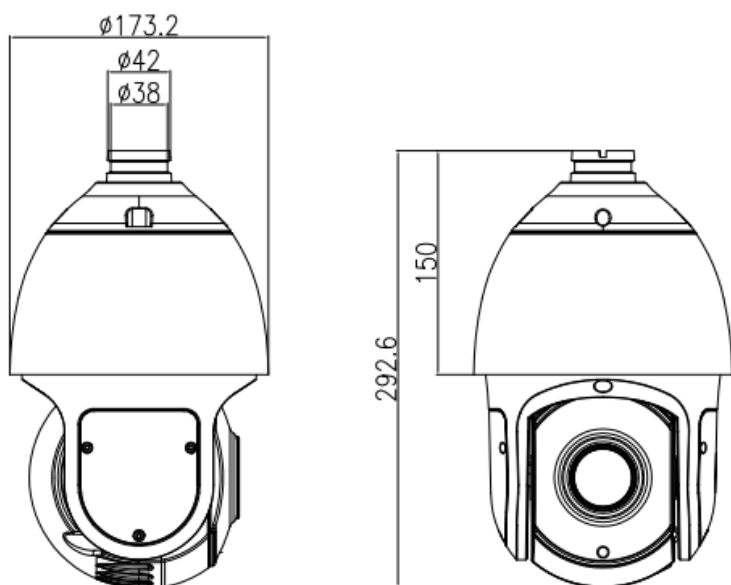

Dimensions (mm)

Accessories

Optional:

SN-BK606B
Wall Bracket

SN-BK348A
Ceiling Bracket

SN-BK605
Corner Mount

SN-BK604B
Pole Mount