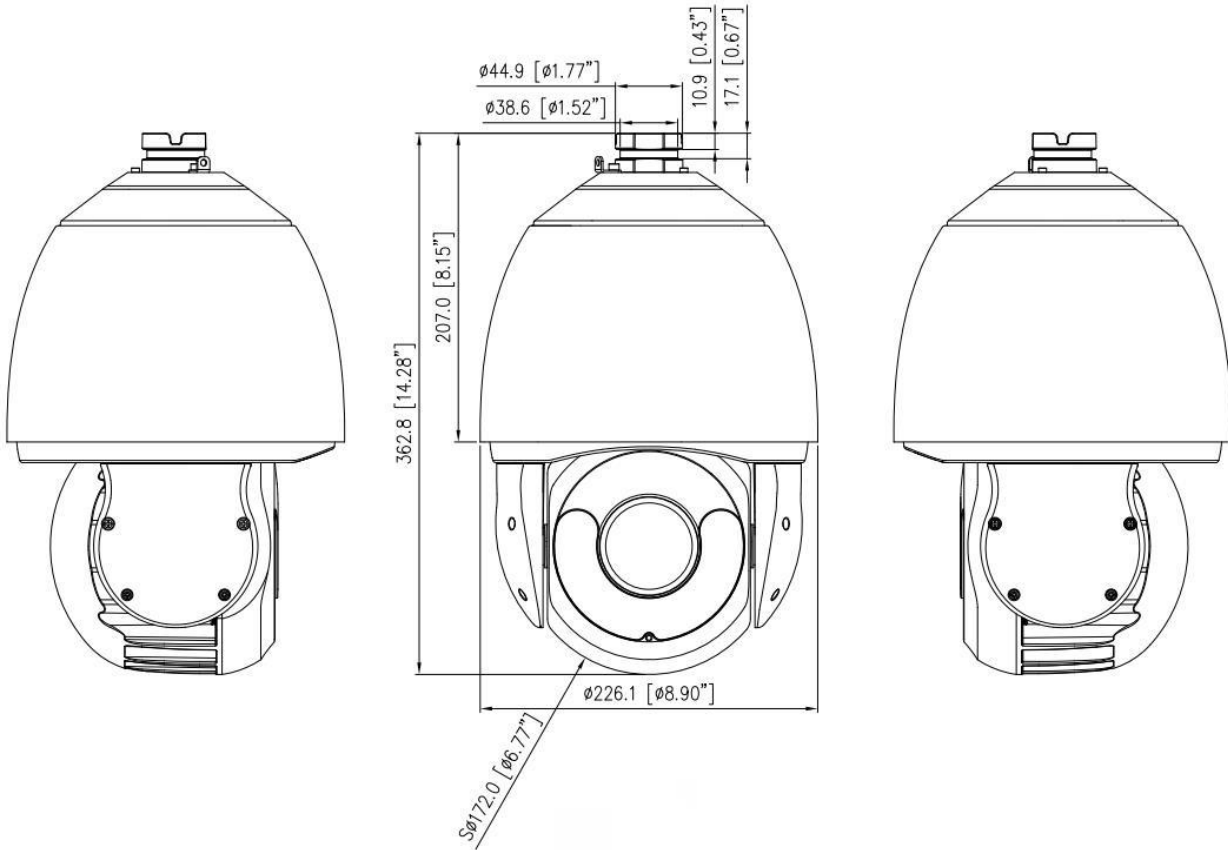

Dimensions (mm)

Accessories

Optional:

SN-BK604B
Pole Mount