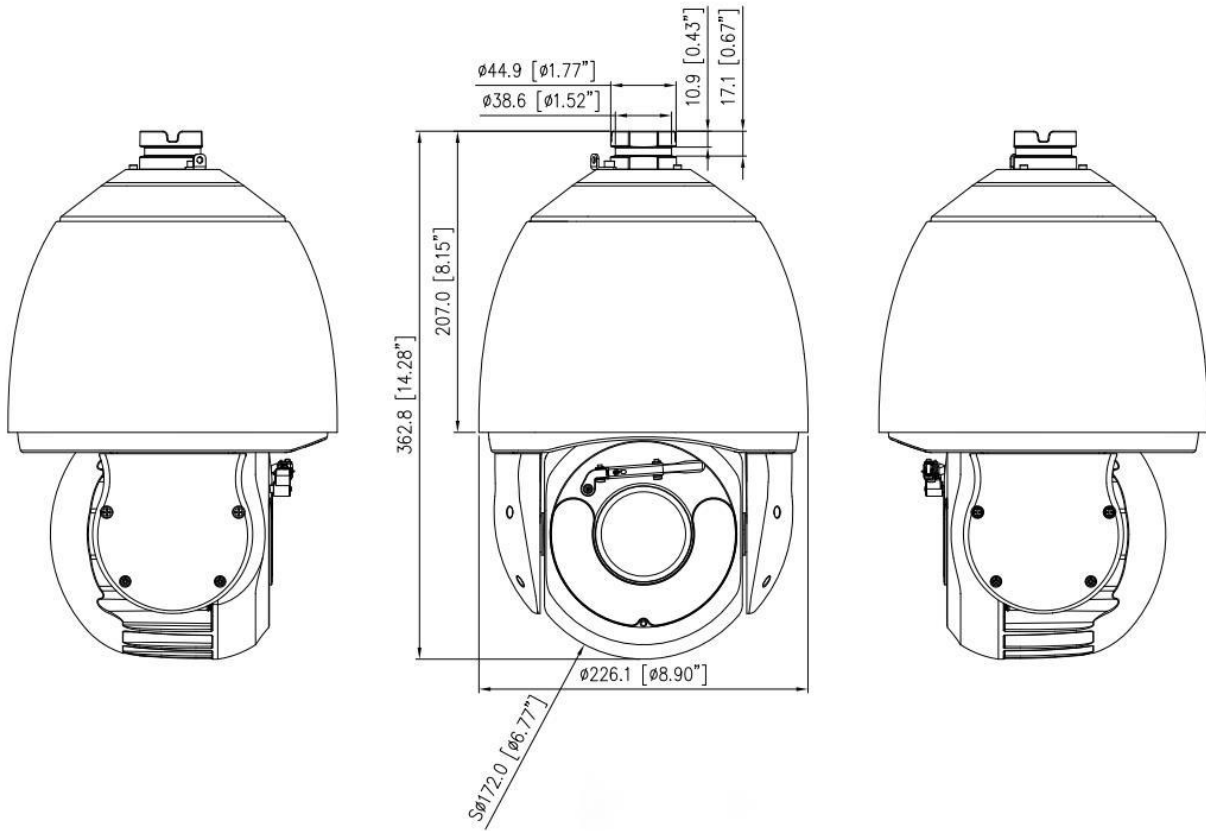

## Key Features

- 1/2.8" STARVIS™ CMOS
- Max. 25/30 fps@2592 × 1944
- 30x optical zoom, 16x digital zoom
- Support face, human and vehicle detection and capture
- Support smoke and fire detection as well as smart motion detection
- Auto tracking and perimeter protection based on deep learning
- Intelligent analysis: intrusion, single line crossing, double line crossing, loitering, wrong-way, illegal parking and people counting
- True WDR, 3D DNR, ICR, Defog and DIS
- Smart IR distance up to 200 m
- IP66

## Specification

Camera	
Image Sensor	1/2.8" Progressive Scan CMOS
Max. Resolution	2592(H) × 1944(V)
Electronic Shutter	Auto/Manual, 1/5 to 1/20,000s
Min. illumination	Color: 0.005 Lux @ (F1.6, AGC ON), B/W: 0.001 Lux @ (F1.6, AGC ON), 0 Lux with IR on
Day & Night	Auto (ICR)
Wiper	Support
Lens	
Focal Length	5.3 to 159 mm
Max. Aperture	F1.6 to F4.4
Angle of View	H: 54.5° to 2.2°, V: 41.7° to 1.6°
Optical Zoom	30x
Digital Zoom	16x
Iris Control	Auto/Manual
Focus Control	Auto/Manual/Semi-automatic
DORI	
DORI Distance (Lens)	5.3 to 159 mm
DORI Distance (Detection)	104 to 3,120 m (341.2 to 10,236.2 ft)
DORI Distance (Observe)	41.6 to 1,248 m (136.5 to 4,094.5 ft)
DORI Distance (Recognize)	20.8 to 624 m (68.2 to 2,047.2 ft)
DORI Distance (Identify)	10.4 to 312 m (34.1 to 1,023.6 ft)
Illuminator	
Illuminator Type	IR
Illumination Distance	IR distance up to 200 m (984.3 ft)
Illumination On/Off Control	Auto/Manual
PTZ	
Pan/Tilt Range	Pan: 0° to 360° endless, Tilt: -10° to +90° (auto-flip)
Pan Speed	Pan speed: 0.1° to 300°/s, preset speed: 300°/s

## Dimensions (mm)