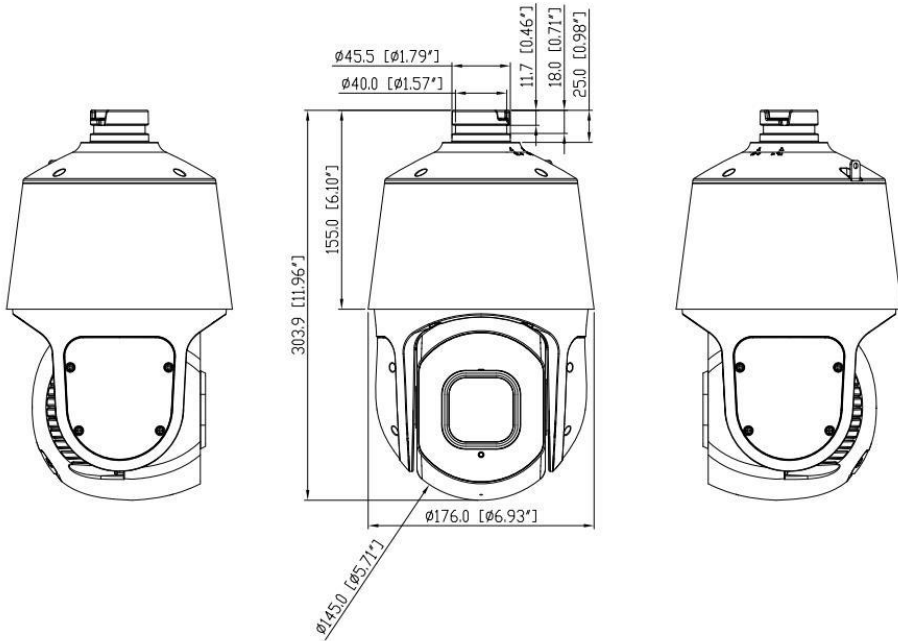

Dimensions (mm)

Accessories

Optional:

SN-BK604B
Pole Mount

SN-BK367
Junction Box