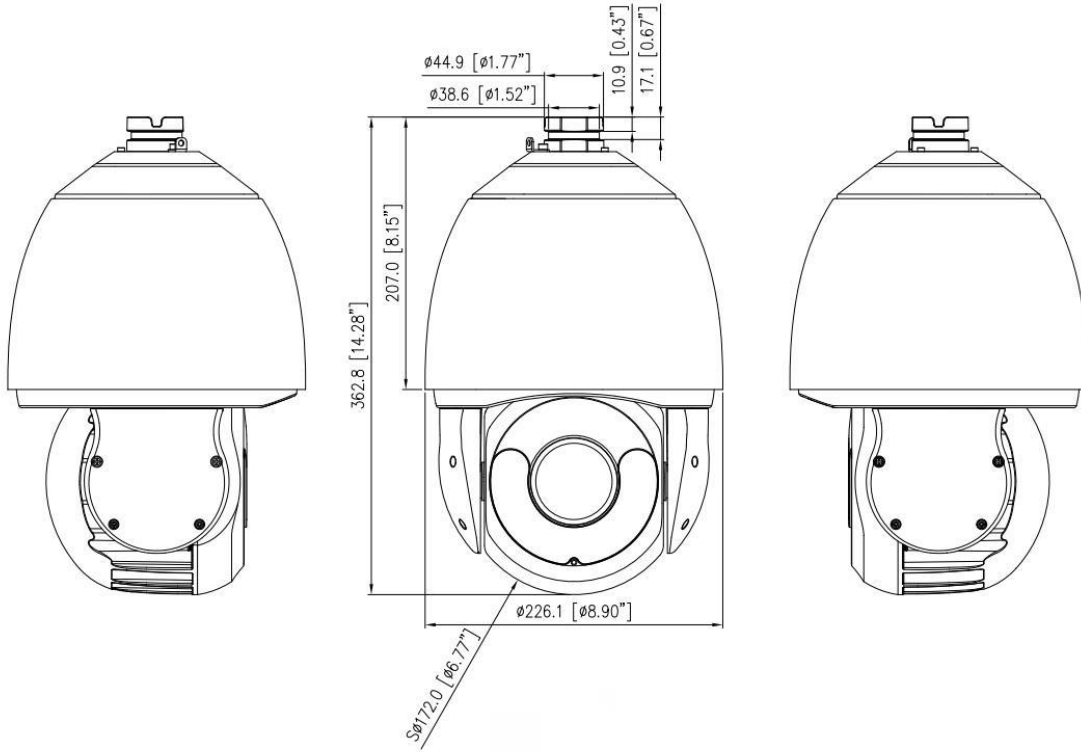

Dimensions (mm)

Accessories

Optional:

SN-BK348A
Ceiling Bracket

SN-BK605
Corner Mount

SN-BK355
Wall Bracket